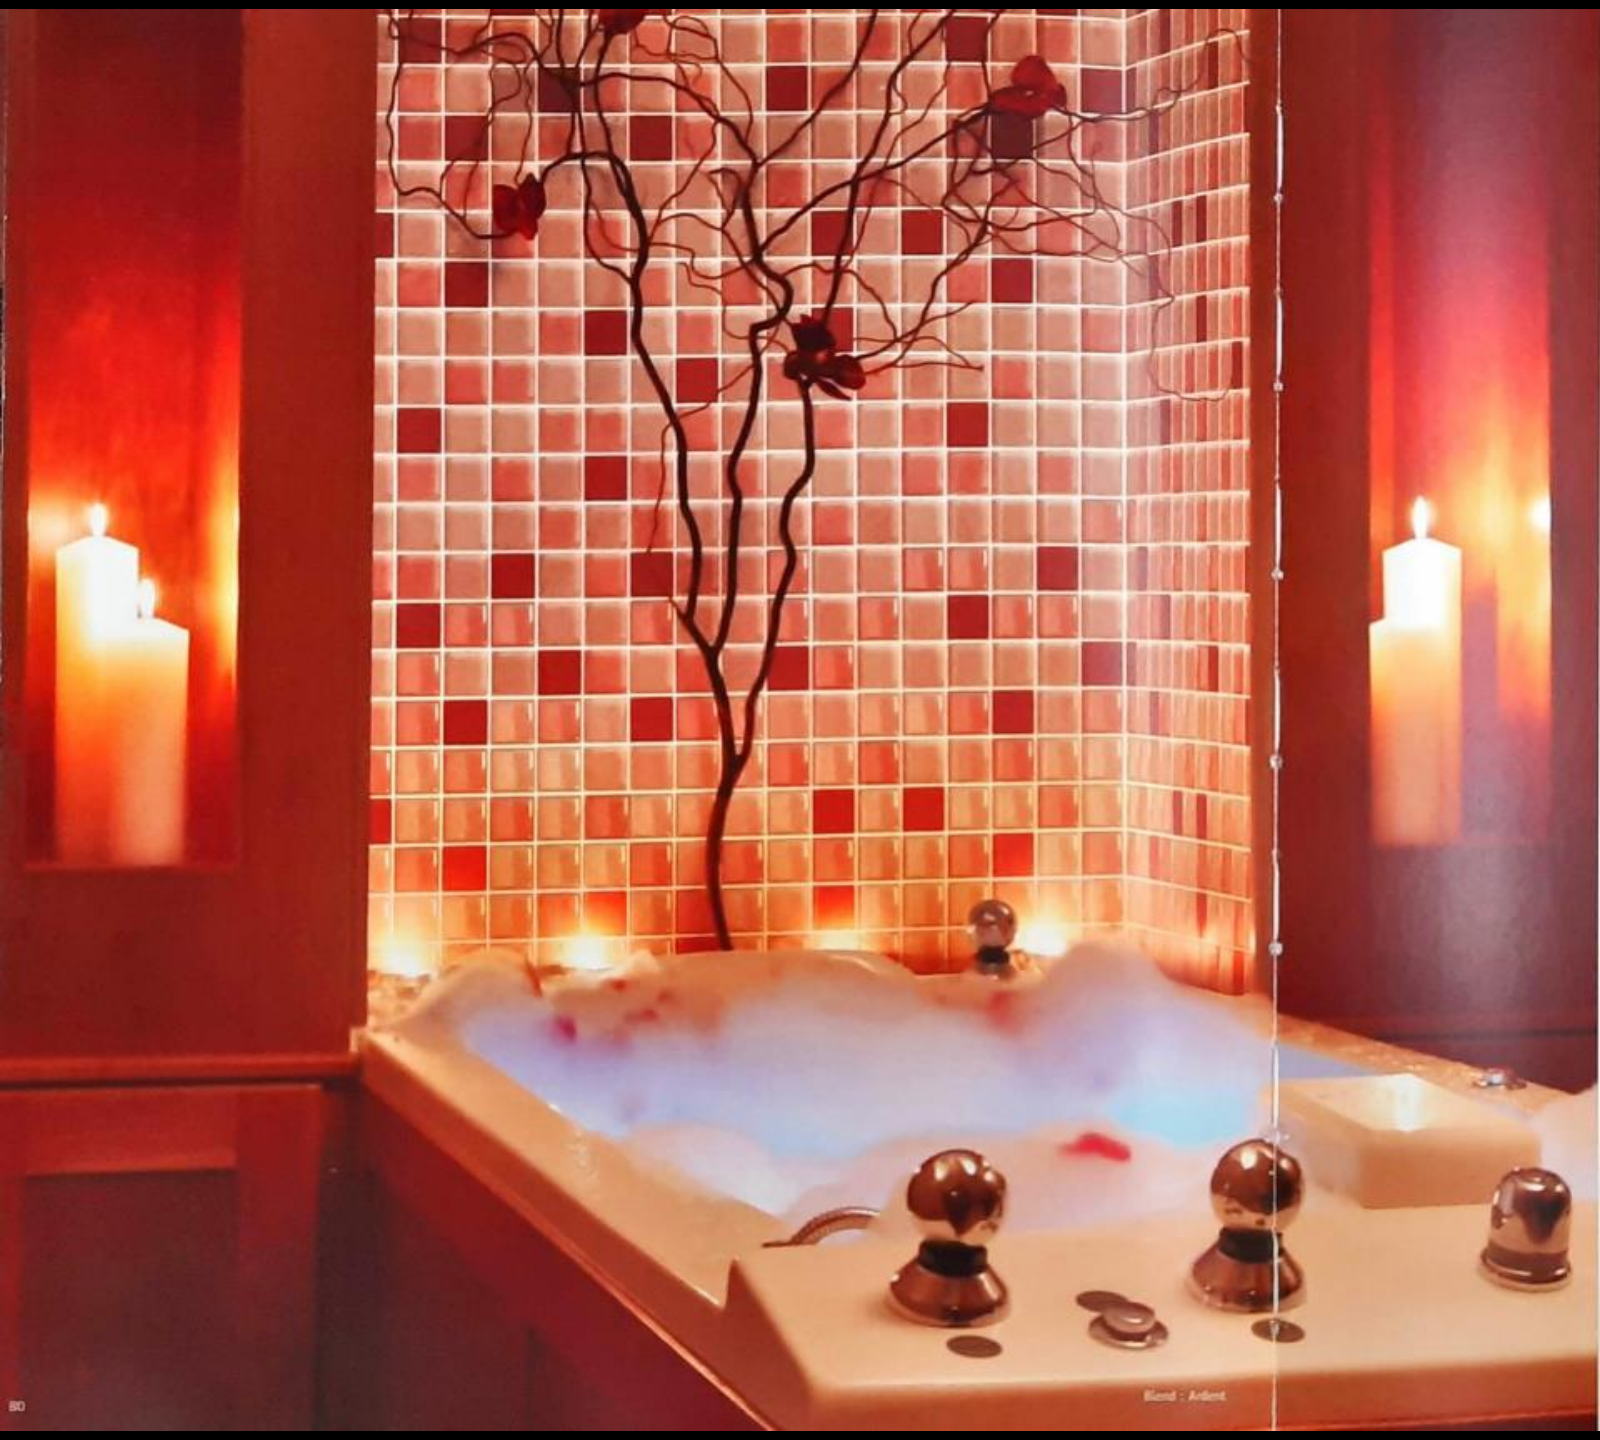

**WYTA**  
 Colour Code & %:  
 ● 307 S\* 100%  
 ● 320 S\* 100%  
 ● 307 W\* 100%  
 ● 320 V\* 100%  
 Look %:  
 Silk\* 100%, Sila\* 100%,  
 Velvet\* 100%, Velvet\* 100%

Blend - Ardent