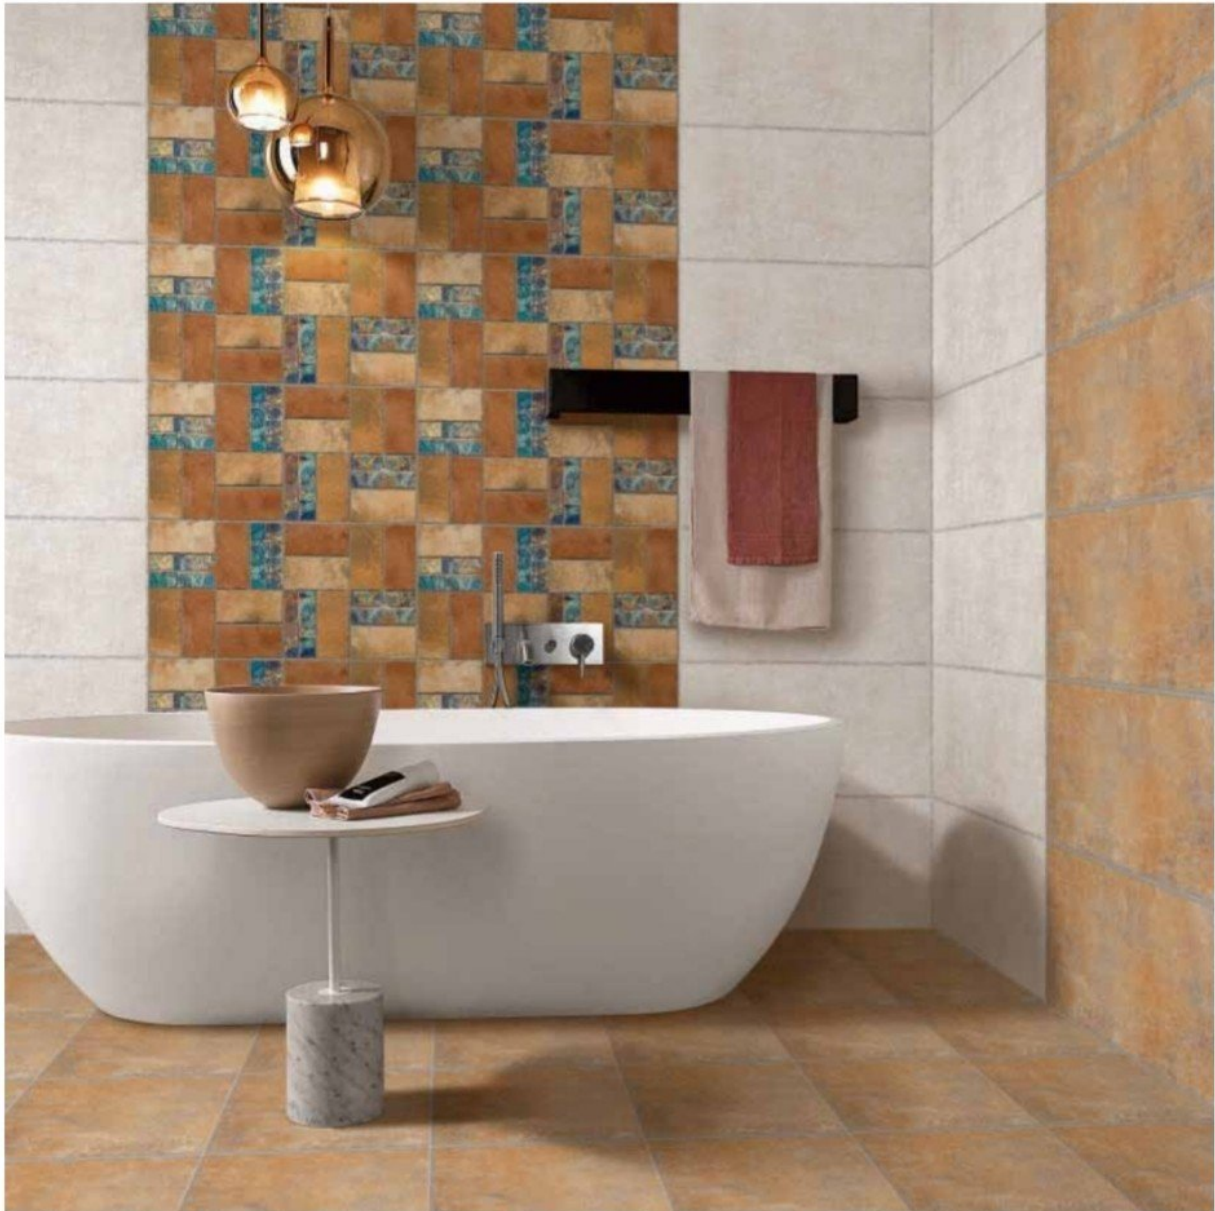

Zion Arcade

m