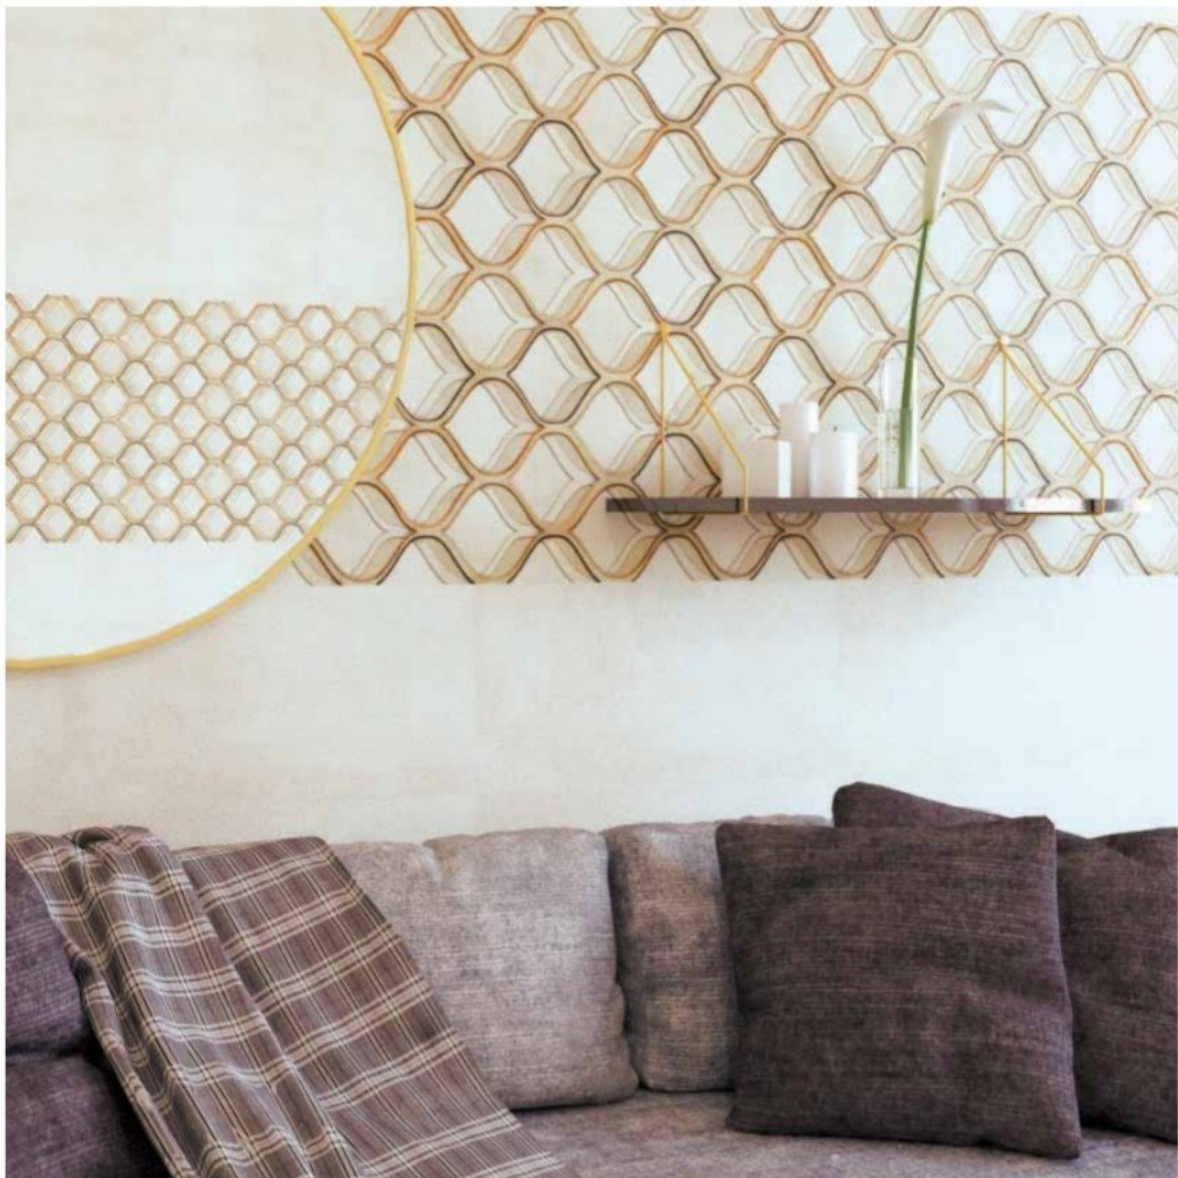

Zion Arcade

m