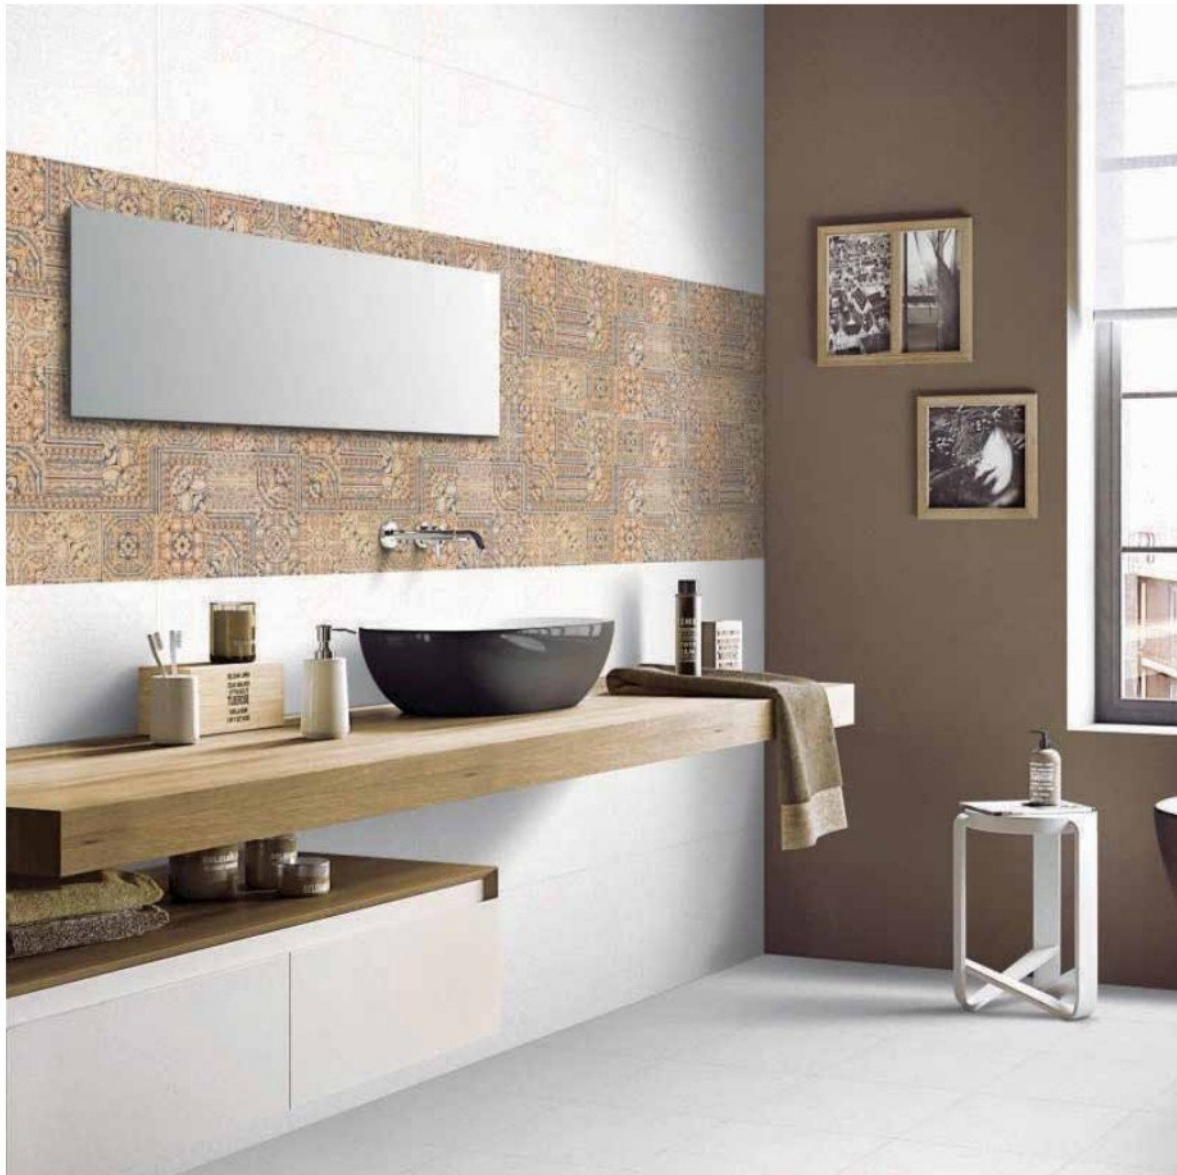

CERAMIC WALL TILES /

300x  
600mm

SUGAR

APRICOT BEIGE

---

APRICOT DECOR

**CERAMIC WALL TILES /**

300x  
600mm